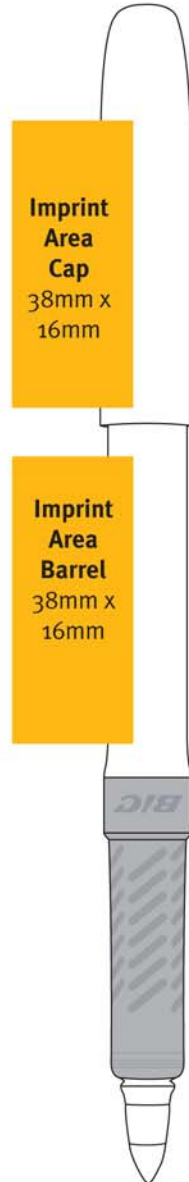

# GreatErase Grip™

**21 DAY PRODUCTION**

Dry Erase Marker

Note: Imprint area above is shown actual size. Line drawing of pen may not be actual size due to space considerations.

### Barrel/ Trim Colours

Trim denotes ink colour  
**Ink Colour** ● Blue ● Black ● Red

- SPECIFICATIONS:**
- Minimum order 300 units
  - Up to three colour print on barrel OR cap
  - Trim matches ink colour
  - Black, blue or red ink
  - Packed in 250's